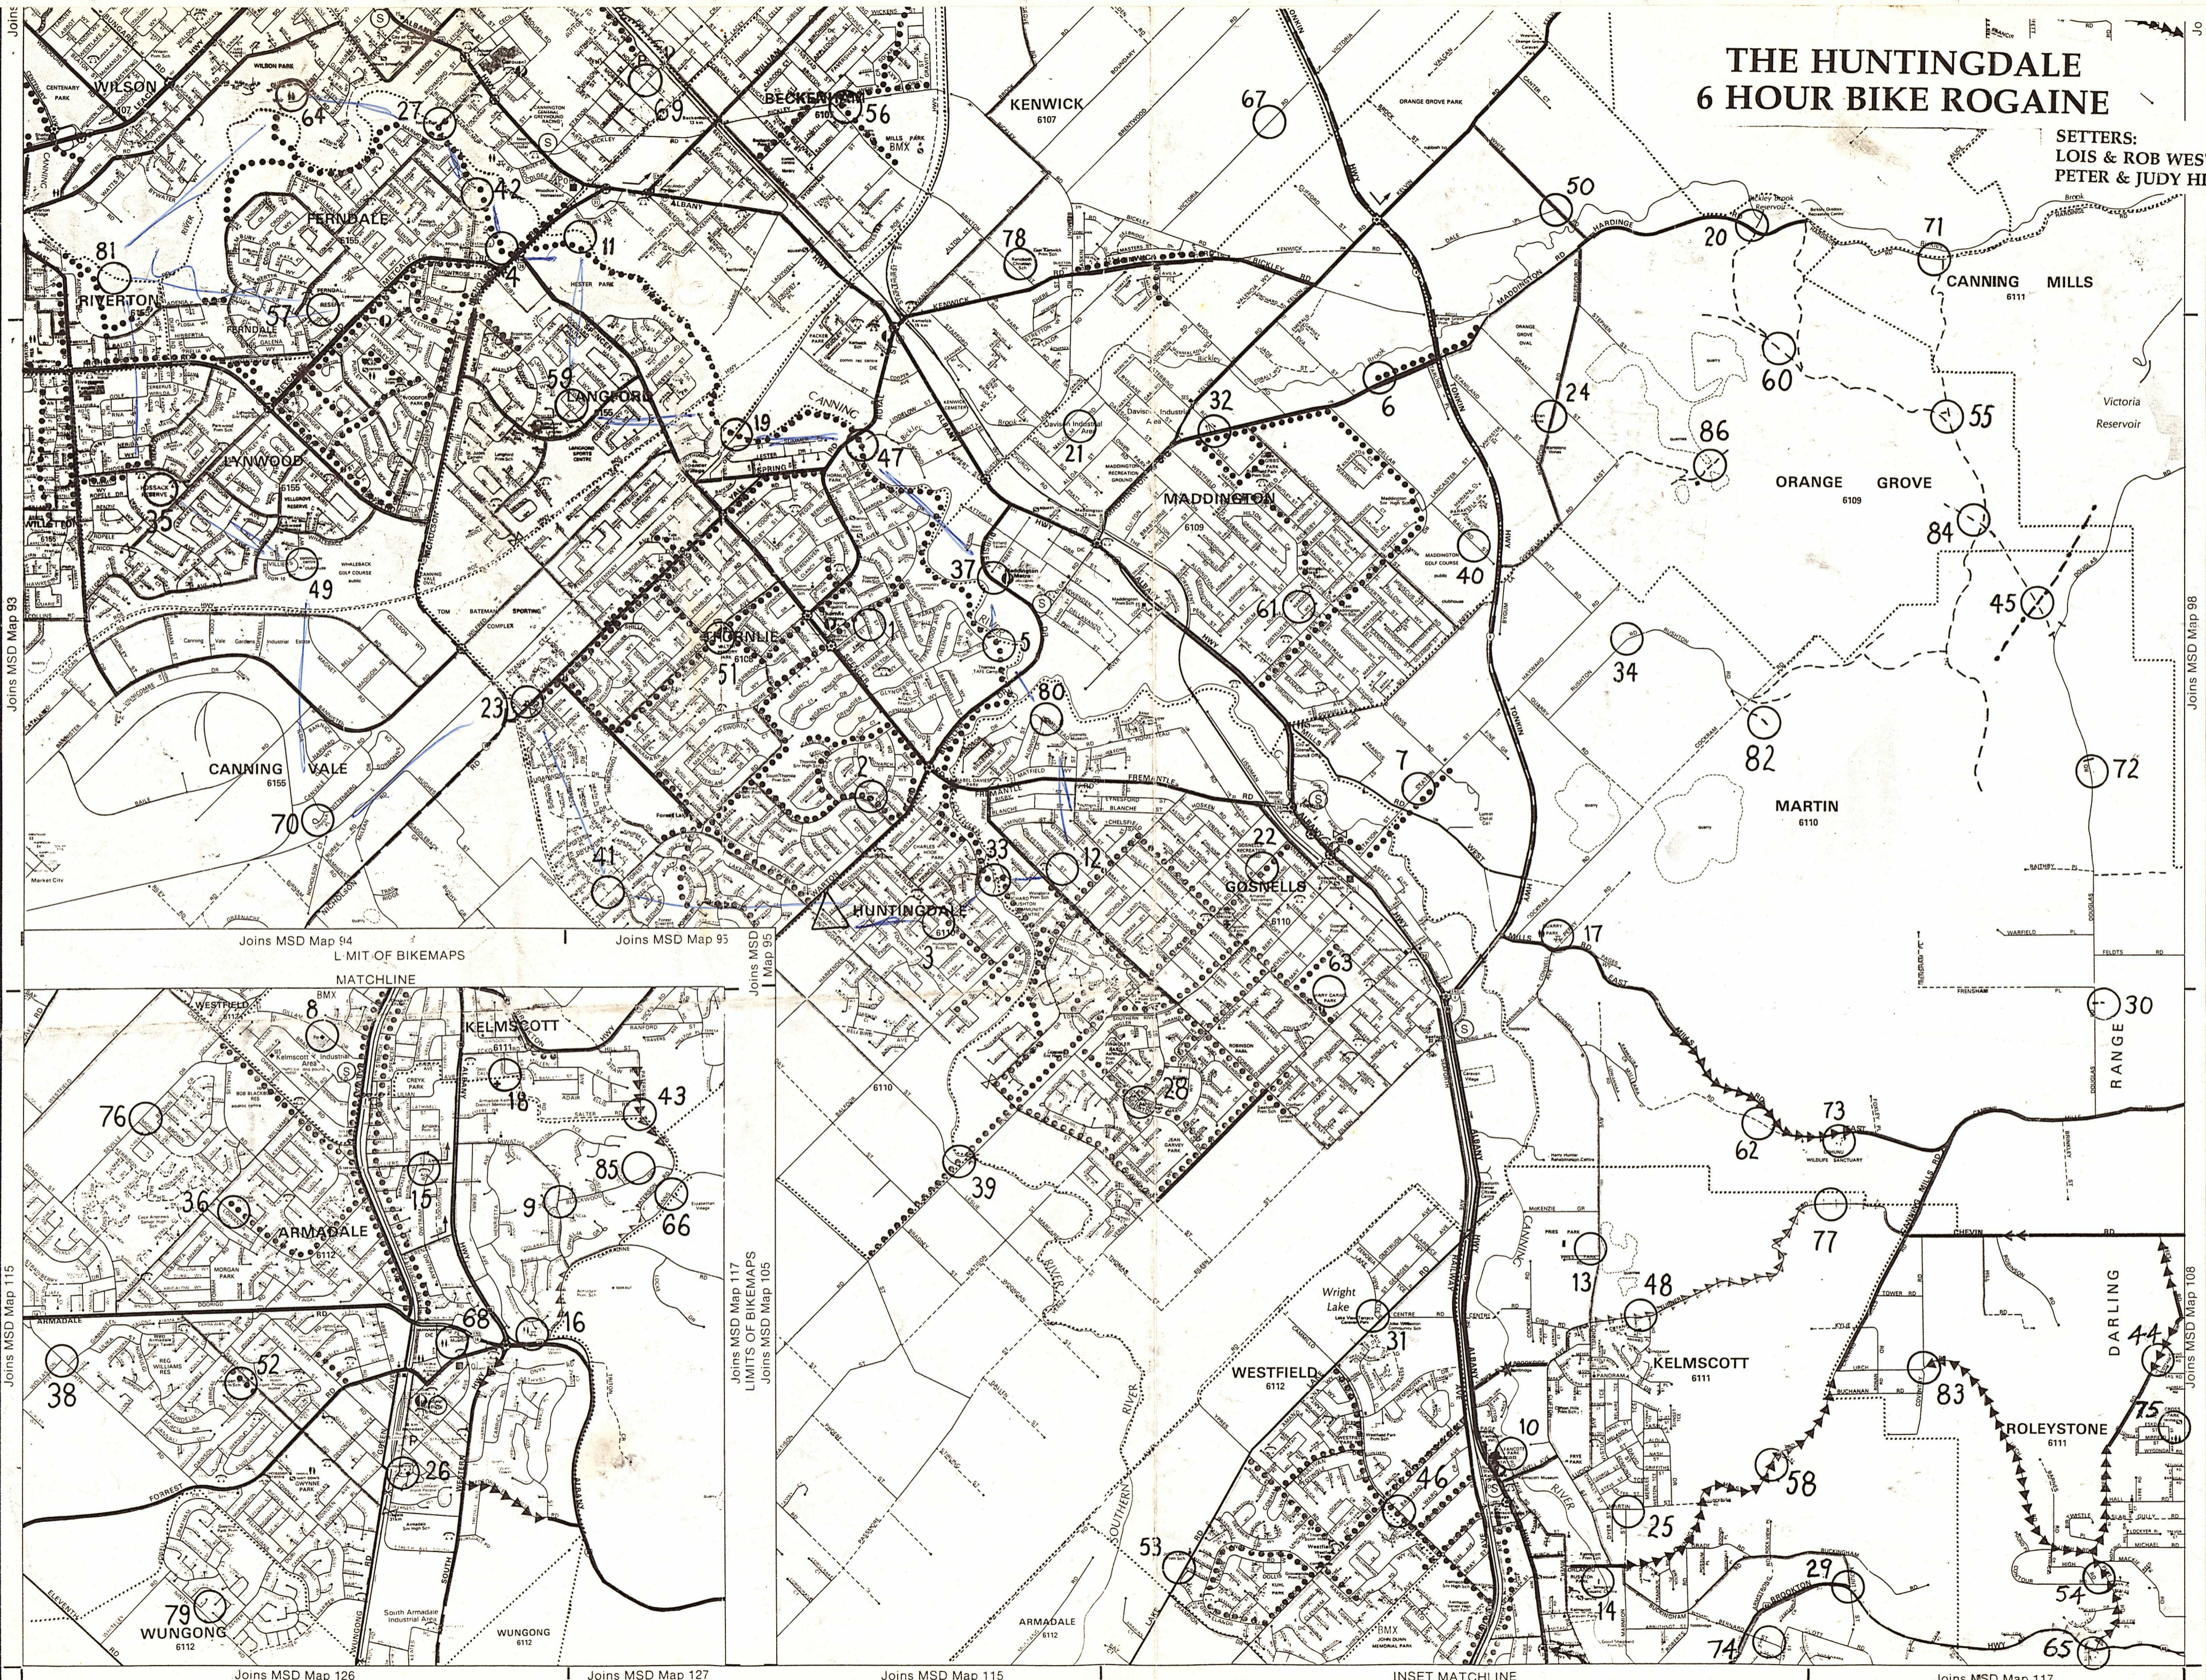

THE HUNTINGDALE 6 HOUR BIKE ROGAINE

SETTERS:
LOIS & ROB WEST
PETER & JUDY HILL

Joins MSD Map 93

Joins MSD Map 94

Joins MSD Map 95

Joins MSD Map 96

Joins MSD Map 117
LIMITS OF BIKEMAPS
Joins MSD Map 105

Joins MSD Map 117
LIMITS OF BIKEMAPS
Joins MSD Map 105

Joins MSD Map 98

Joins MSD Map 99

Joins MSD Map 100

Joins MSD Map 101

LIMIT OF BIKEMAPS